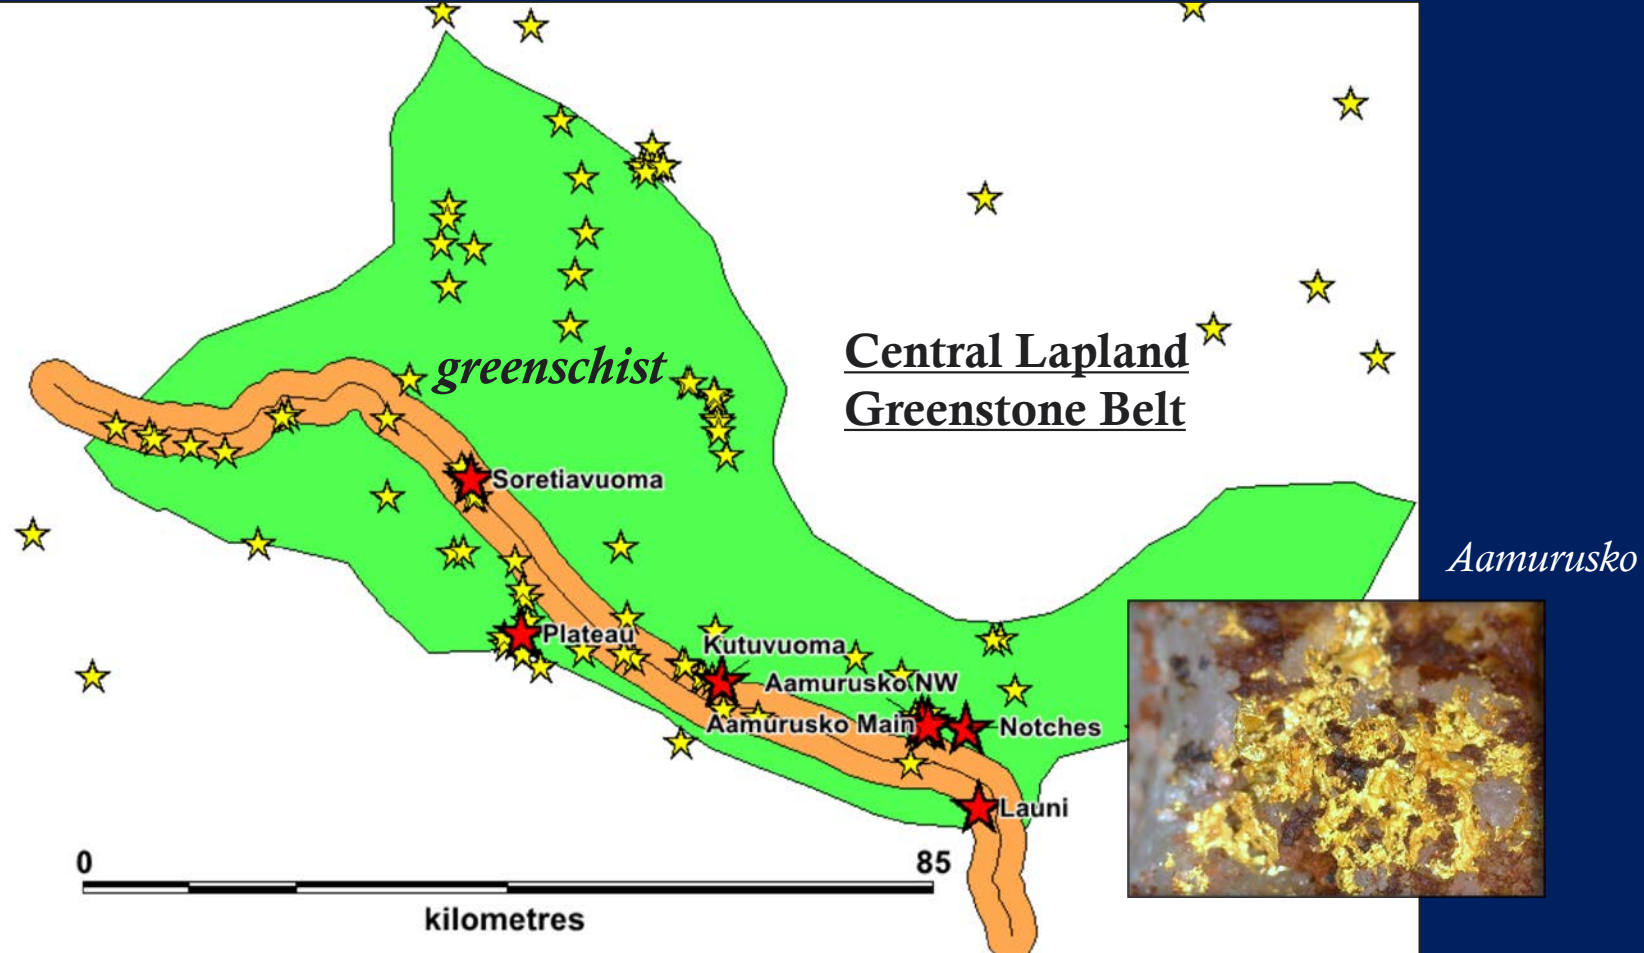

**Same-scale Comparison of
CLGB & Timmins**

Sirkka Line
with 2.5 km buffer

**> 70 Million Ounces Au
Timmins Camp**

Porcupine Destor Deformation Zone
with 2.5 km buffer