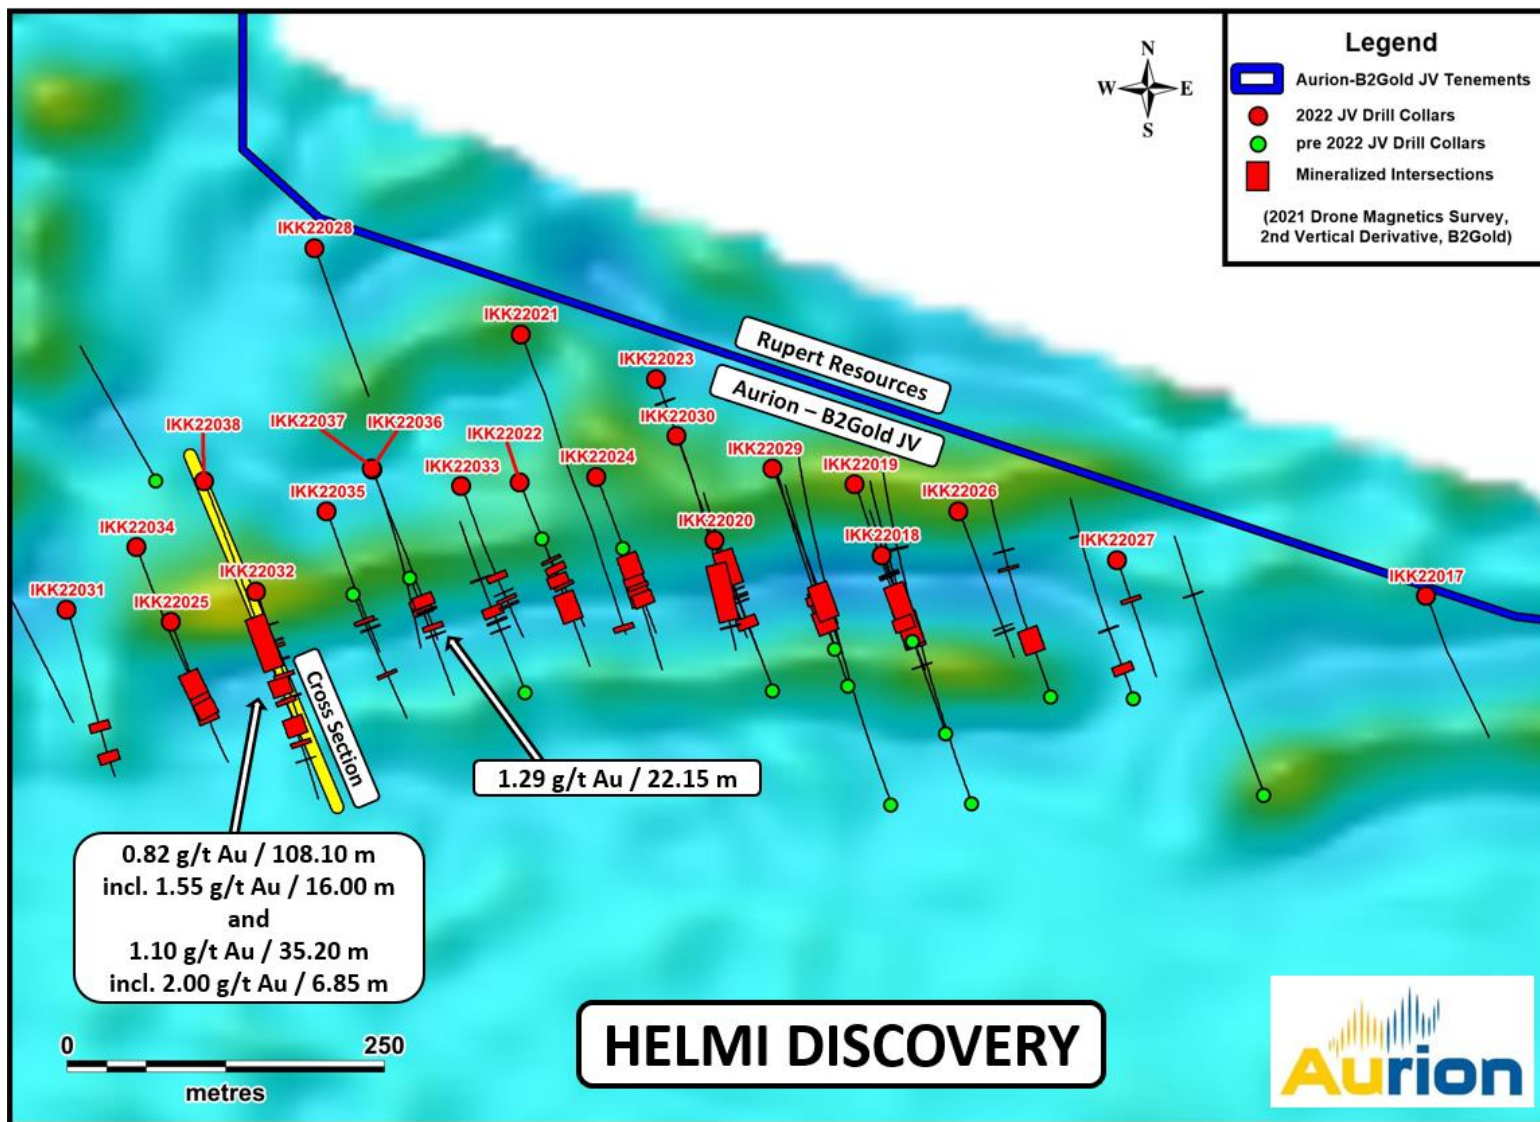

Figure 1: Map of the eastern part of the Aurion-B2Gold JV area.

Figure 2: Drill hole locations. Aeromagnetic map as background.

**Figure 3: Cross section, holes IKK22032 and IKK22038**