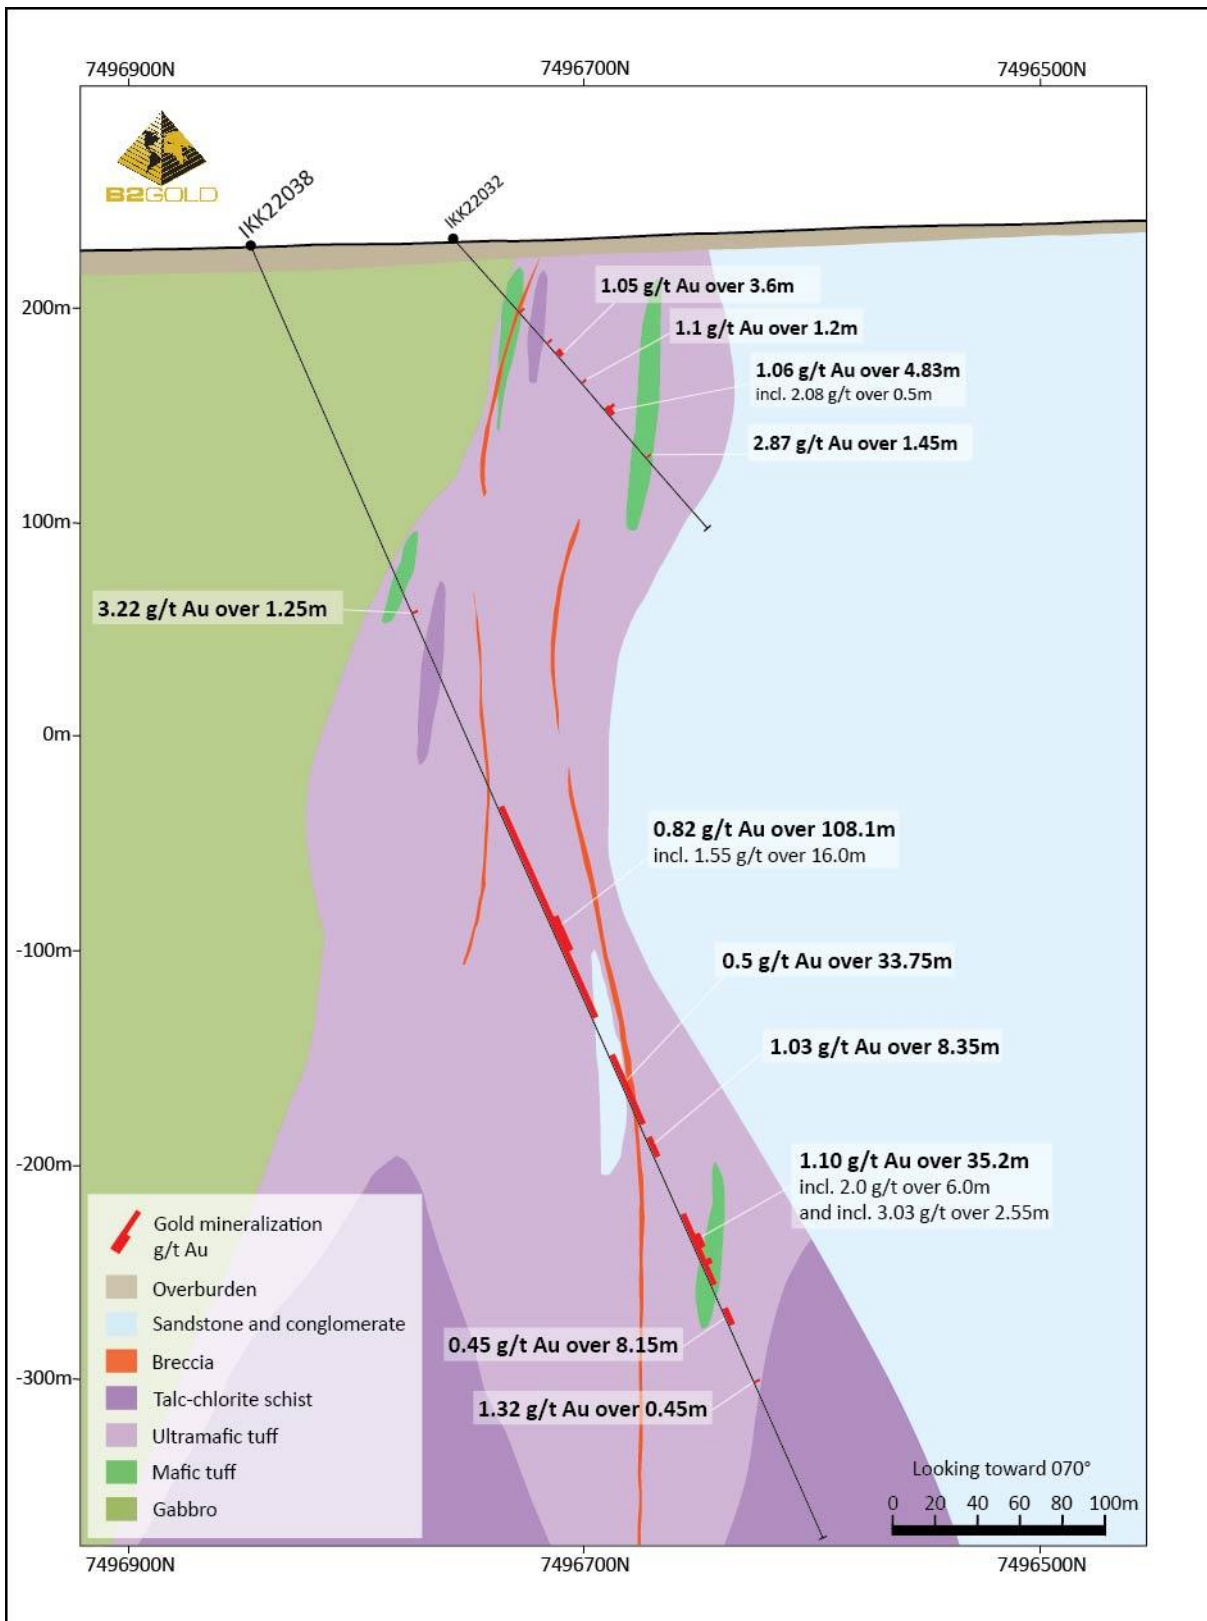

Figure 1: Map of the eastern part of the Aurion-B2Gold JV area.

Figure 2: Drill hole locations. Aeromagnetic map as background.

**Figure 3: Cross section, holes IKK22032 and IKK22038**